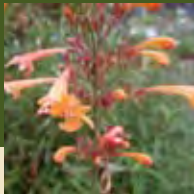

Giant hyssop

Agastache rupestris

Perennial

3-5 feet tall

Easy to grow

Pinkish-orange blooms summer to fall; great for hummingbird gardens

Strawberry tree

Arbutus unedo 'compacta'

Evergreen shrub

4-6 feet tall

Easy to grow

White blooms in fall; attractive strawberry-like fruit

Kinnikinnick

Arctostaphylos uva-ursi

Evergreen groundcover

5-8 inches tall

Easy to grow

Pink flowers mid-spring to early summer;
edible berries provide food for wildlife

Manzanita

Arctostaphylos x hybrida

Evergreen shrub

5-10 feet tall

Moderately hard to grow

White to pink flowers in spring; attractive
smooth reddish bark

Sea pink

Armeria maritima

Evergreen perennial

6-10 inches tall

Easy to grow

White to pink flowers spring to early summer;
good rock garden plant

Feather reed grass

Calamagrostis acutiflora 'Karl Foerster'