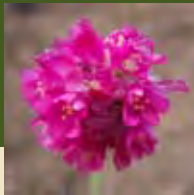

Giant hyssop

Agastache rupestris

Perennial

3-5 feet tall

Easy to grow

Pinkish-orange blooms summer to fall; great for hummingbird gardens

Strawberry tree

Arbutus unedo 'compacta'

Evergreen shrub

4-6 feet tall

Easy to grow

White blooms in fall; attractive strawberry-like fruit

Kinnikinnick

Arctostaphylos uva-ursi

Evergreen groundcover

5-8 inches tall

Easy to grow

Pink flowers mid-spring to early summer;
edible berries provide food for wildlife

Manzanita

Arctostaphylos x hybrida

Evergreen shrub

5-10 feet tall

Moderately hard to grow

White to pink flowers in spring; attractive
smooth reddish bark

Sea pink

Armeria maritima

Evergreen perennial

6-10 inches tall

Easy to grow

White to pink flowers spring to early summer;
good rock garden plant

Feather reed grass

Calamagrostis acutiflora 'Karl Foerster'